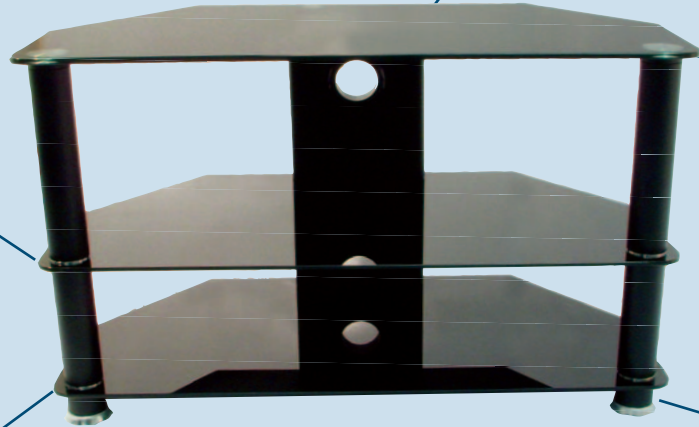

This practical, but stylish TV stand has three toughened safety glass shelves in piano black, capable of accommodating up to a 50in plasma screen, with room for VCR, DVD player, CD player, AV receiver and record player on its shelves - and there is still room for more.

The cable management facility built into the back of the stand fully conceals all AV cables and protects them from damage. The Vogue's sturdy 'D-shaped' design fits neatly into corners of a room, with ample shelf height and width for any AV equipment. A reduced shelf depth of 400mm has been thoughtfully applied with plasma screen users in mind, making the Vogue a welcome addition to any home cinema set-up.

○ TECHNOLOGY FOR LIFESTYLE

PRODUCT SHEET

Vogue Collection Furniture

Cable Management
Integrated cable management to hide away all of your AV cables

Stunning Finish
High gloss piano black glass shelves complemented by black tubes

3 Shelf Support
For LCD/Plasma screens upto 50" with AV equipment

"D" Shaped
Design fits neatly into corners of a room

Safety Glass Shelves
Toughened to the highest standard BS6206A

Rigid Construction
Easy product installation with simple screw thread assembly