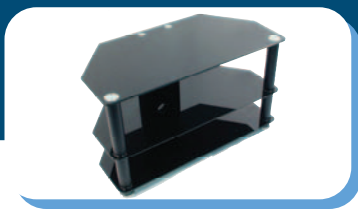

Model Number	AVS-2308BLK	AVS-2309BLK	AVS-2310BLK
EDP Number	23864	23865	23866
Barcode	4008928238648	4008928238655	4008928238662
Colour	BLACK	BLACK	BLACK
Screen Size	32"	42"	50"
Dimensions (w x h x d)	800x500x400	1000x500x400	1200x500x400
No. Of Shelves	3	3	3
Max. Weight Capacity (Top)	80kg	80kg	80g
Max. Weight Capacity (Glass Shelves)	20kg	20kg	20kg